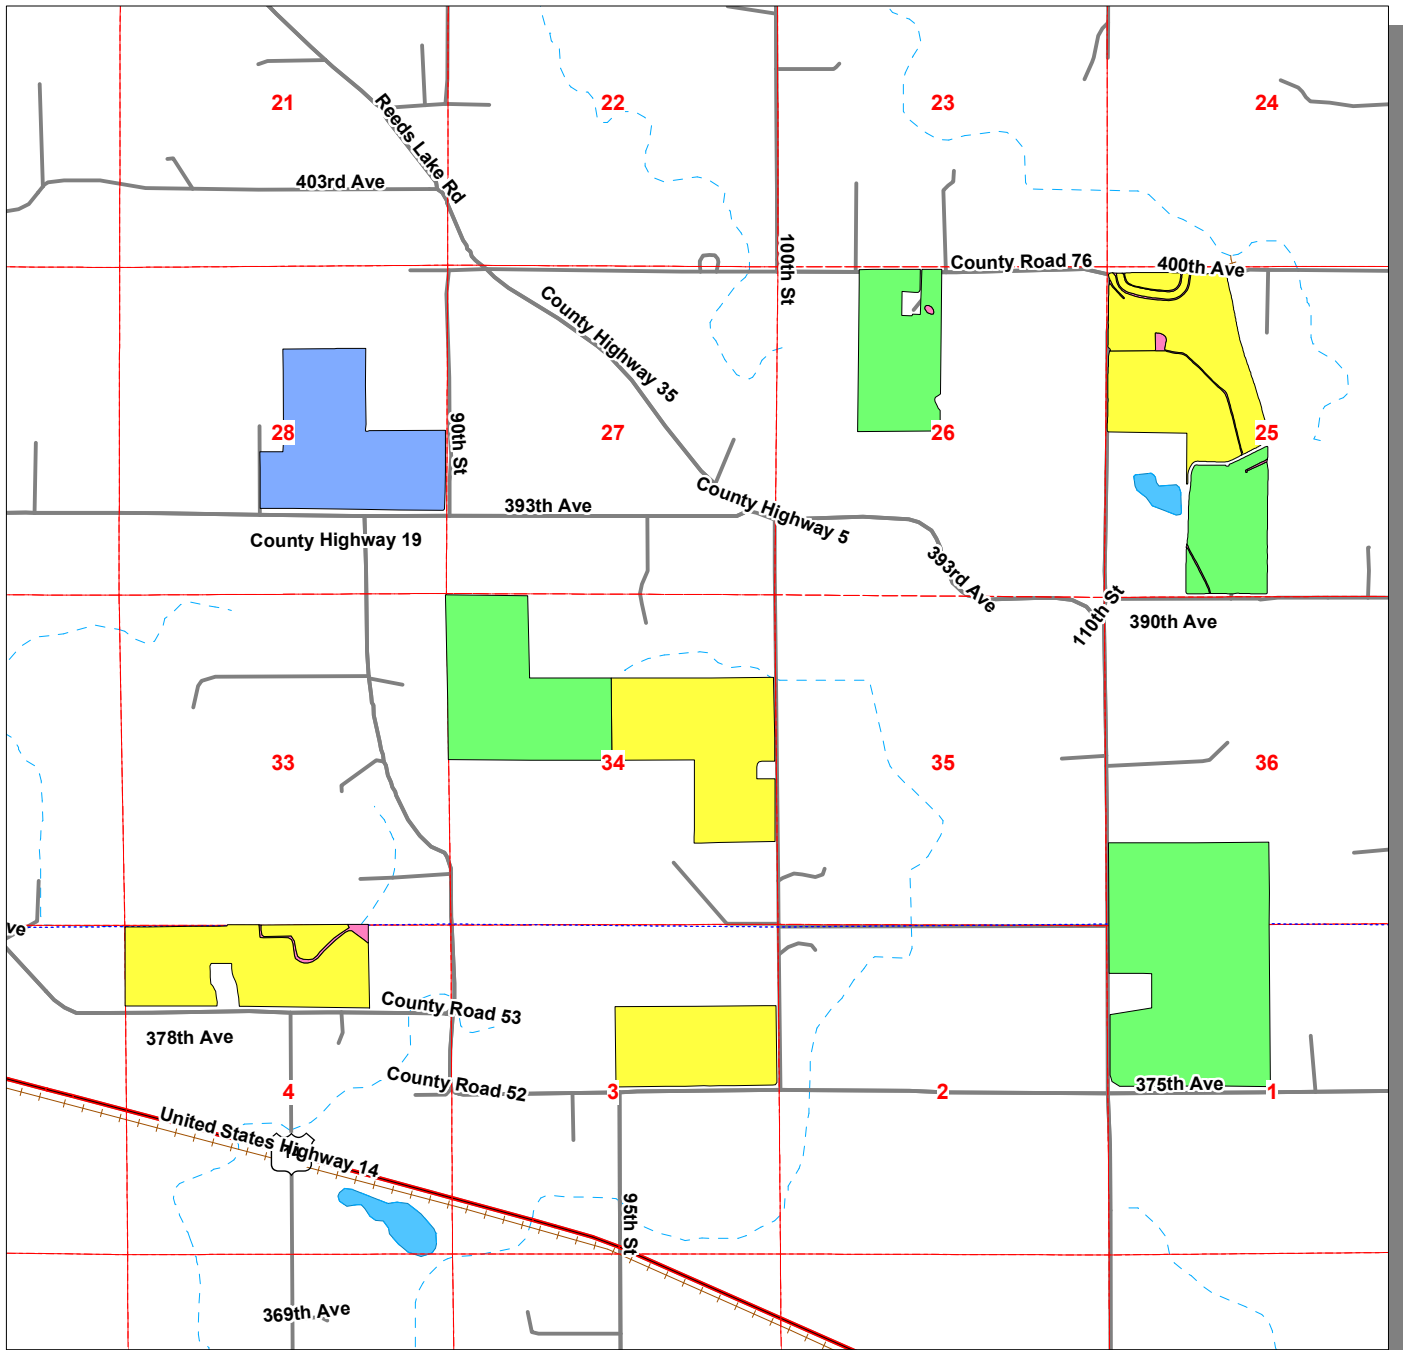

SAMPLE FARM

© AgriMaps

Map Legend

- City & Twp Roads
- County Highways
- State Highways
- Railroads
- Rivers & Lakes
- Sections
- Townships
- Counties

Maps Courtesy Of

Free GPS Mapping by

CROP INSURANCE SERVICES
Mankato, MN 800-767-7110
(An equal opportunity provider)

Crops Summary

- Acres = 1055.85
- Corn = 441.59
- Non Crop = 7.94
- Soybeans = 482.14
- Sweet Corn = 124.18